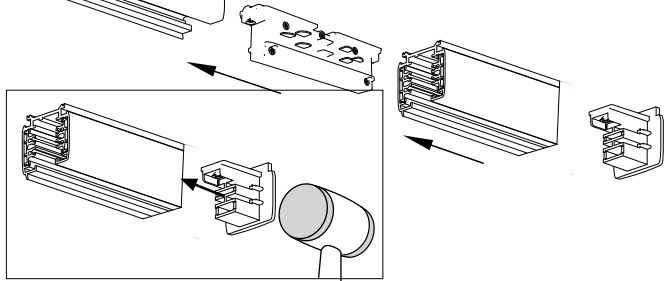

FAGERHULT

SE - 566 80 Habo

Lighting Track Pro

Track cover 	Supply Coupler 	Linear Coupler 	L- Coupler 	T- Coupler 	X- Coupler 	Adjustable- Coupler 
--	---	---	---	--	---	--

No	Part	White	Grey	Black	Reces. White
1	Track 3-phase PRO-0430 3000mm	46800	48601	48602	46806
2	Track main end feed Left PRO-0431L	46808	46809	46810	46862
2	Track main end feed Right PRO-0431R	46811	46812	46813	46863
3	Track middle feed PRO-0434	46814	46815	46816	46864
4	Track L-coupler left PRO-0435L	46820	46821	46822	46865
4	Track L-coupler right PRO-0435R	46823	46824	46825	46866
5	Track T-coupler L1 PRO-0436L1	46826	46827	46828	46867
5	Track T-coupler L2 PRO-0436L2	46829	46830	46831	46868
5	Track T-coupler R1 Pro-0436R1	46832	46833	46834	46869
5	Track T-coupler R2 PRO-0436R2	46835	46836	46837	46870
6	Track X-coupler PRO-0437	46838	46839	46840	46871
7	Track mini joiner PRO-0433	46847	46848	46849	
8	Track end cap PRO-0432	46850	46851	46852	
	Pendant package for Track 4m incl. bracket	97903	97904	97905	
	Track cover 2000 mm	46891		46890	