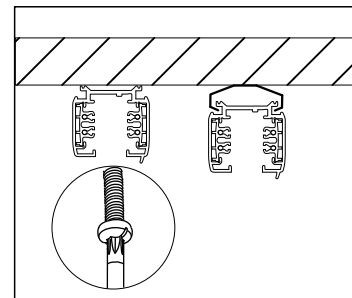

FAGERHULT

SE - 566 80 Habo

Lighting Track Pro

Track cover 	Supply Coupler 	Linear Coupler 	L- Coupler 	T- Coupler 	X- Coupler 	Adjustable- Coupler 
--	---	---	---	--	---	--

No	Part	White	Grey	Black	Reces. White
1	Track 3-phase PRO-0430 3000mm	46800	48601	48602	46806
2	Track main end feed Left PRO-0431L	46808	46809	46810	46862
2	Track main end feed Right PRO-0431R	46811	46812	46813	46863
3	Track middle feed PRO-0434	46814	46815	46816	46864
4	Track L-coupler left PRO-0435L	46820	46821	46822	46865
4	Track L-coupler right PRO-0435R	46823	46824	46825	46866
5	Track T-coupler L1 PRO-0436L1	46826	46827	46828	46867
5	Track T-coupler L2 PRO-0436L2	46829	46830	46831	46868
5	Track T-coupler R1 Pro-0436R1	46832	46833	46834	46869
5	Track T-coupler R2 PRO-0436R2	46835	46836	46837	46870
6	Track X-coupler PRO-0437	46838	46839	46840	46871
7	Track mini joiner PRO-0433	46847	46848	46849	
8	Track end cap PRO-0432	46850	46851	46852	
	Pendant package for Track 4m incl. bracket	97903	97904	97905	
	Track cover 2000 mm	46891		46890	

Accessories / Suspension alternatives

		WHITE	GREY	BLACK
A	COMPLETE PENDANT PACKAGE 4M WIRE	97903	97904	97905
B	M6 ROD CEILING PACKAGE 2M	46872	46873	46874
C	TRACK CLIP FOR T-BAR CEILING	46853	46856	46857
D	CLIPS T-BAR CEILING FOR WIRE PACKAGE	97147	-	97764