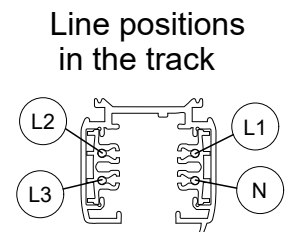

FAGERHULT

SE - 566 80 Habo

Lighting Track Pro

Track cover 	Supply Coupler 	Linear Coupler 	L- Coupler 	T- Coupler 	X- Coupler 	Adjustable- Coupler 
--	---	---	---	--	---	--

No	Part	White	Grey	Black	Reces. White
1	Track 3-phase PRO-0430 3000mm	46800	48601	48602	46806
2	Track main end feed Left PRO-0431L	46808	46809	46810	46862
2	Track main end feed Right PRO-0431R	46811	46812	46813	46863
3	Track middle feed PRO-0434	46814	46815	46816	46864
4	Track L-coupler left PRO-0435L	46820	46821	46822	46865
4	Track L-coupler right PRO-0435R	46823	46824	46825	46866
5	Track T-coupler L1 PRO-0436L1	46826	46827	46828	46867
5	Track T-coupler L2 PRO-0436L2	46829	46830	46831	46868
5	Track T-coupler R1 Pro-0436R1	46832	46833	46834	46869
5	Track T-coupler R2 PRO-0436R2	46835	46836	46837	46870
6	Track X-coupler PRO-0437	46838	46839	46840	46871
7	Track mini joiner PRO-0433	46847	46848	46849	
8	Track end cap PRO-0432	46850	46851	46852	
	Pendant package for Track 4m incl. bracket	97903	97904	97905	
	Track cover 2000 mm	46891		46890	