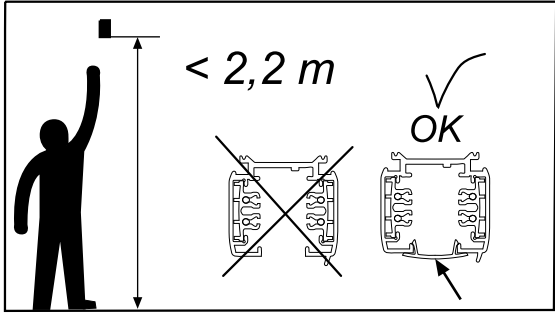

FAGERHULT

SE - 566 80 Habo

Lighting Track Pro

Track cover 	Supply Coupler 	Linear Coupler 	L- Coupler 	T- Coupler 	X- Coupler 	Adjustable- Coupler 
--	---	---	---	--	---	--

No	Part	White	Grey	Black	Reces. White
1	Track 3-phase PRO-0430 3000mm	46800	48601	48602	46806
2	Track main end feed Left PRO-0431L	46808	46809	46810	46862
2	Track main end feed Right PRO-0431R	46811	46812	46813	46863
3	Track middle feed PRO-0434	46814	46815	46816	46864
4	Track L-coupler left PRO-0435L	46820	46821	46822	46865
4	Track L-coupler right PRO-0435R	46823	46824	46825	46866
5	Track T-coupler L1 PRO-0436L1	46826	46827	46828	46867
5	Track T-coupler L2 PRO-0436L2	46829	46830	46831	46868
5	Track T-coupler R1 Pro-0436R1	46832	46833	46834	46869
5	Track T-coupler R2 PRO-0436R2	46835	46836	46837	46870
6	Track X-coupler PRO-0437	46838	46839	46840	46871
7	Track mini joiner PRO-0433	46847	46848	46849	
8	Track end cap PRO-0432	46850	46851	46852	
	Pendant package for Track 4m incl. bracket	97903	97904	97905	
	Track cover 2000 mm	46891		46890	