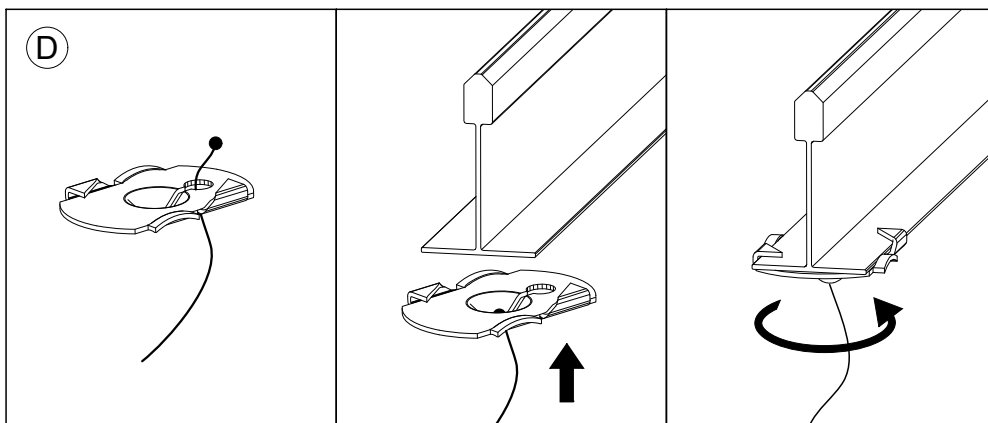

Accessories / Suspension alternatives

		WHITE	GREY	BLACK
A	COMPLETE PENDANT PACKAGE 4M WIRE	97903	97904	97905
B	M6 ROD CEILING PACKAGE 2M	46872	46873	46874
C	TRACK CLIP FOR T-BAR CEILING	46853	46856	46857
D	CLIPS T-BAR CEILING FOR WIRE PACKAGE	97147	-	97764

Recessed