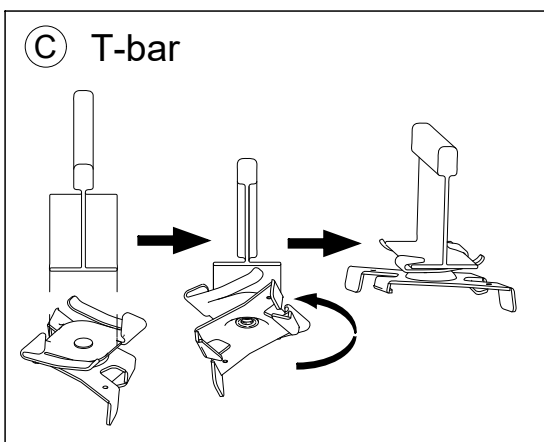

Accessories / Suspension alternatives

		WHITE	GREY	BLACK
A	COMPLETE PENDANT PACKAGE 4M WIRE	97903	97904	97905
B	M6 ROD CEILING PACKAGE 2M	46872	46873	46874
C	TRACK CLIP FOR T-BAR CEILING	46853	46856	46857
D	CLIPS T-BAR CEILING FOR WIRE PACKAGE	97147	-	97764

Recessed