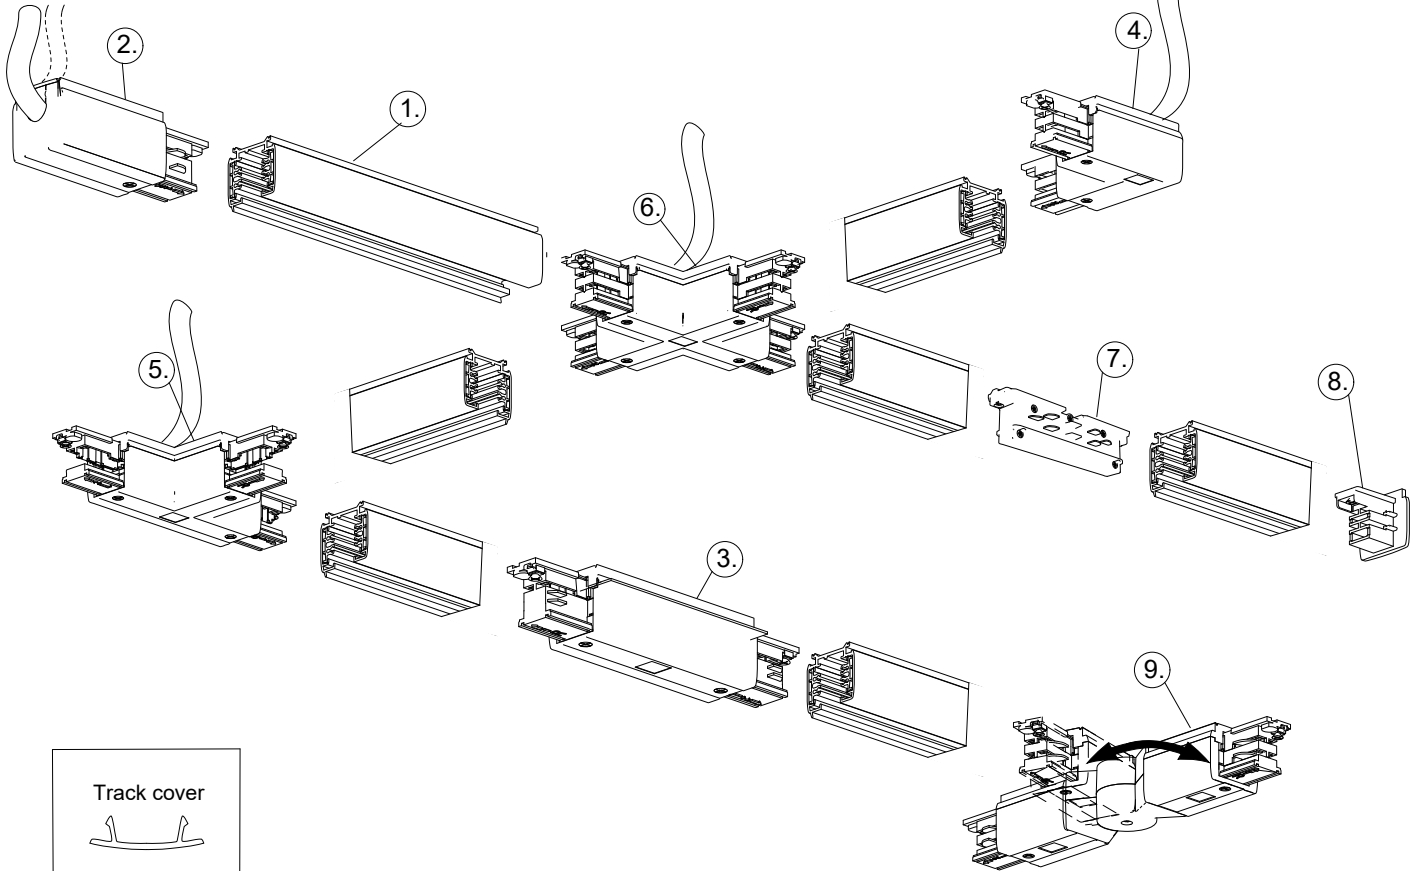

FAGERHULT

SE - 566 80 Habo

Lighting Track Pro

Track cover 	Supply Coupler 	Linear Coupler 	L- Coupler 	T- Coupler 	X- Coupler 	Adjustable- Coupler 
--	---	---	---	--	---	--

No	Part	White	Grey	Black	Reces. White
1	Track 3-phase PRO-0430 3000mm	46800	48601	48602	46806
2	Track main end feed Left PRO-0431L	46808	46809	46810	46862
2	Track main end feed Right PRO-0431R	46811	46812	46813	46863
3	Track middle feed PRO-0434	46814	46815	46816	46864
4	Track L-coupler left PRO-0435L	46820	46821	46822	46865
4	Track L-coupler right PRO-0435R	46823	46824	46825	46866
5	Track T-coupler L1 PRO-0436L1	46826	46827	46828	46867
5	Track T-coupler L2 PRO-0436L2	46829	46830	46831	46868
5	Track T-coupler R1 Pro-0436R1	46832	46833	46834	46869
5	Track T-coupler R2 PRO-0436R2	46835	46836	46837	46870
6	Track X-coupler PRO-0437	46838	46839	46840	46871
7	Track mini joiner PRO-0433	46847	46848	46849	
8	Track end cap PRO-0432	46850	46851	46852	
	Pendant package for Track 4m incl. bracket	97903	97904	97905	
	Track cover 2000 mm	46891		46890	

Accessories / Suspension alternatives

		WHITE	GREY	BLACK
A	COMPLETE PENDANT PACKAGE 4M WIRE	97903	97904	97905
B	M6 ROD CEILING PACKAGE 2M	46872	46873	46874
C	TRACK CLIP FOR T-BAR CEILING	46853	46856	46857
D	CLIPS T-BAR CEILING FOR WIRE PACKAGE	97147	-	97764