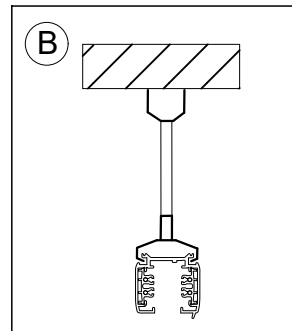

Accessories / Suspension alternatives

		WHITE	GREY	BLACK
A	COMPLETE PENDANT PACKAGE 4M WIRE	97903	97904	97905
B	M6 ROD CEILING PACKAGE 2M	46872	46873	46874
C	TRACK CLIP FOR T-BAR CEILING	46853	46856	46857
D	CLIPS T-BAR CEILING FOR WIRE PACKAGE	97147	-	97764

Recessed