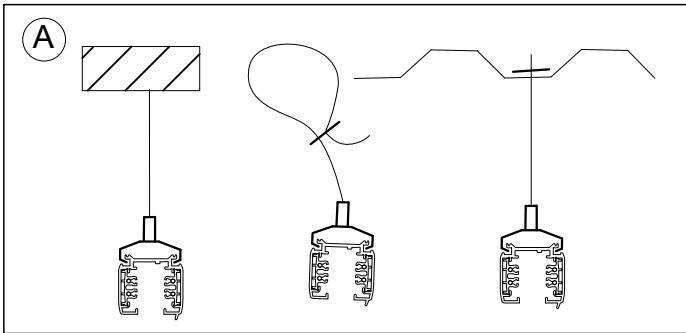

FAGERHULT

SE - 566 80 Habo

Lighting Track Pro

Track cover 	Supply Coupler 	Linear Coupler 	L- Coupler 	T- Coupler 	X- Coupler 	Adjustable- Coupler 
--	---	---	---	--	---	--

No	Part	White	Grey	Black	Reces. White
1	Track 3-phase PRO-0430 3000mm	46800	48601	48602	46806
2	Track main end feed Left PRO-0431L	46808	46809	46810	46862
2	Track main end feed Right PRO-0431R	46811	46812	46813	46863
3	Track middle feed PRO-0434	46814	46815	46816	46864
4	Track L-coupler left PRO-0435L	46820	46821	46822	46865
4	Track L-coupler right PRO-0435R	46823	46824	46825	46866
5	Track T-coupler L1 PRO-0436L1	46826	46827	46828	46867
5	Track T-coupler L2 PRO-0436L2	46829	46830	46831	46868
5	Track T-coupler R1 Pro-0436R1	46832	46833	46834	46869
5	Track T-coupler R2 PRO-0436R2	46835	46836	46837	46870
6	Track X-coupler PRO-0437	46838	46839	46840	46871
7	Track mini joiner PRO-0433	46847	46848	46849	
8	Track end cap PRO-0432	46850	46851	46852	
	Pendant package for Track 4m incl. bracket	97903	97904	97905	
	Track cover 2000 mm	46891		46890	

Accessories / Suspension alternatives

		WHITE	GREY	BLACK
A	COMPLETE PENDANT PACKAGE 4M WIRE	97903	97904	97905
B	M6 ROD CEILING PACKAGE 2M	46872	46873	46874
C	TRACK CLIP FOR T-BAR CEILING	46853	46856	46857
D	CLIPS T-BAR CEILING FOR WIRE PACKAGE	97147	-	97764