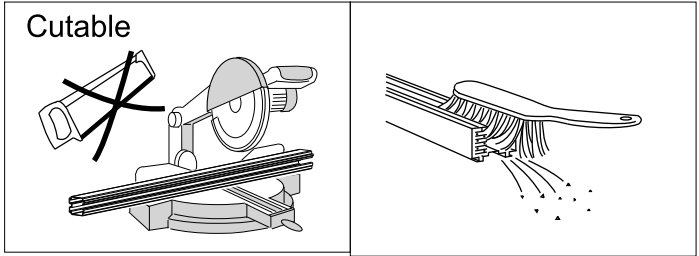

FAGERHULT

SE - 566 80 Habo

Lighting Track Pro

Track cover 	Supply Coupler 	Linear Coupler 	L- Coupler 	T- Coupler 	X- Coupler 	Adjustable- Coupler 
--	---	---	---	--	---	--

No	Part	White	Grey	Black	Reces. White
1	Track 3-phase PRO-0430 3000mm	46800	48601	48602	46806
2	Track main end feed Left PRO-0431L	46808	46809	46810	46862
2	Track main end feed Right PRO-0431R	46811	46812	46813	46863
3	Track middle feed PRO-0434	46814	46815	46816	46864
4	Track L-coupler left PRO-0435L	46820	46821	46822	46865
4	Track L-coupler right PRO-0435R	46823	46824	46825	46866
5	Track T-coupler L1 PRO-0436L1	46826	46827	46828	46867
5	Track T-coupler L2 PRO-0436L2	46829	46830	46831	46868
5	Track T-coupler R1 Pro-0436R1	46832	46833	46834	46869
5	Track T-coupler R2 PRO-0436R2	46835	46836	46837	46870
6	Track X-coupler PRO-0437	46838	46839	46840	46871
7	Track mini joiner PRO-0433	46847	46848	46849	
8	Track end cap PRO-0432	46850	46851	46852	
	Pendant package for Track 4m incl. bracket	97903	97904	97905	
	Track cover 2000 mm	46891		46890	