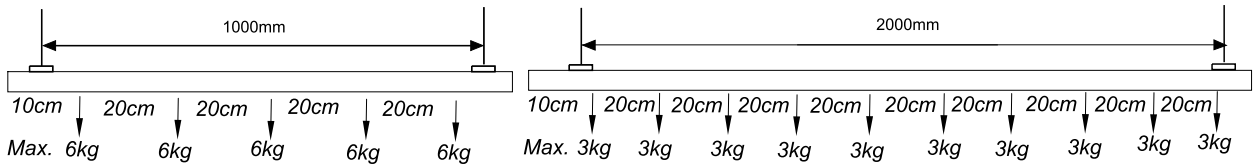

FAGERHULT

SE - 566 80 Habo

Lighting Track Pro

Track cover 	Supply Coupler 	Linear Coupler 	L- Coupler 	T- Coupler 	X- Coupler 	Adjustable- Coupler 
--	---	---	---	--	---	--

No	Part	White	Grey	Black	Reces. White
1	Track 3-phase PRO-0430 3000mm	46800	48601	48602	46806
2	Track main end feed Left PRO-0431L	46808	46809	46810	46862
2	Track main end feed Right PRO-0431R	46811	46812	46813	46863
3	Track middle feed PRO-0434	46814	46815	46816	46864
4	Track L-coupler left PRO-0435L	46820	46821	46822	46865
4	Track L-coupler right PRO-0435R	46823	46824	46825	46866
5	Track T-coupler L1 PRO-0436L1	46826	46827	46828	46867
5	Track T-coupler L2 PRO-0436L2	46829	46830	46831	46868
5	Track T-coupler R1 Pro-0436R1	46832	46833	46834	46869
5	Track T-coupler R2 PRO-0436R2	46835	46836	46837	46870
6	Track X-coupler PRO-0437	46838	46839	46840	46871
7	Track mini joiner PRO-0433	46847	46848	46849	
8	Track end cap PRO-0432	46850	46851	46852	
	Pendant package for Track 4m incl. bracket	97903	97904	97905	
	Track cover 2000 mm	46891		46890	