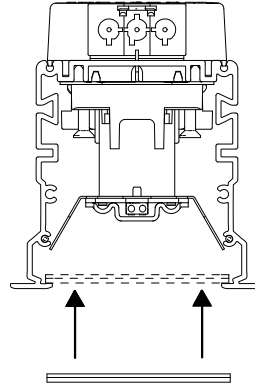

## Notor Recessed LED

Beta

Delta

Opal Flush

Opal Dropped

Beta

Delta

Opal Flush