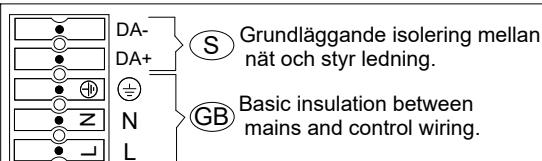

(S) Ljuskälla och drivdon ska enbart bytas ut av tillverkaren eller dess utsedda person.

(GB) The light source and control gear shall only be replaced by the manufacturer or its designated person.