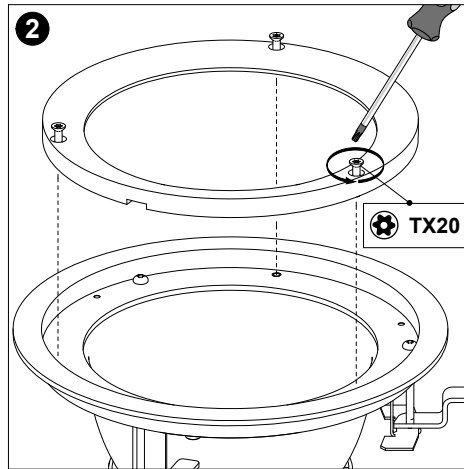

FAGERHULT

SE - 566 80 Habo

Pleiad G4 Robust

S För montering i ventilerat alternativt oventilerat utrymme.

GB For mounting in ventilated or unventilated space

S Ljuskälla och drivdon ska enbart bytas ut av tillverkaren eller dess utsedda person.

GB The light source and control gear shall only be replaced by the manufacturer or its designated person.