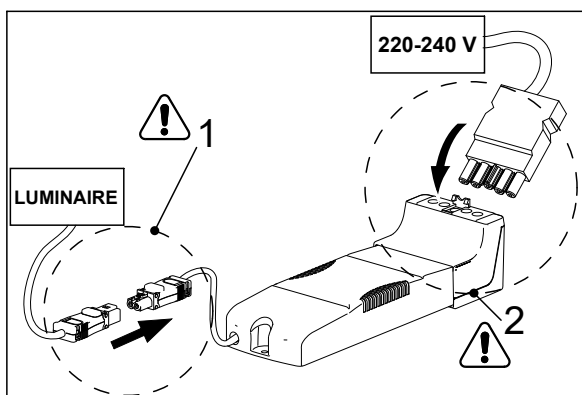

GB The light source and control gear shall only be replaced by the manufacturer or its designated person.

S Armaturdel MÅSTE anslutas innan nätspänning kopplas in!

GB The luminaire MUST be connected before plugging in the mains voltage!