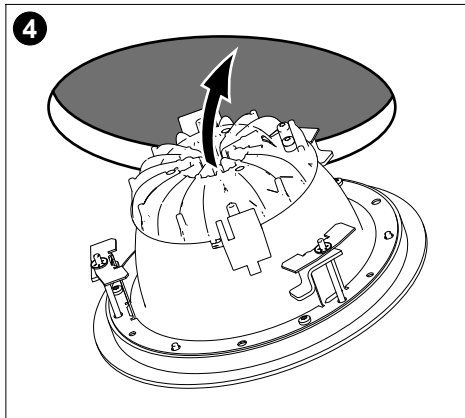

FAGERHULT

SE - 566 80 Habo

Pleiad G4 Robust

S För montering i ventilerat alternativt oventilerat utrymme.

GB For mounting in ventilated or unventilated space

S Ljuskälla och drivdon ska enbart bytas ut av tillverkaren eller dess utsedda person.

GB The light source and control gear shall only be replaced by the manufacturer or its designated person.