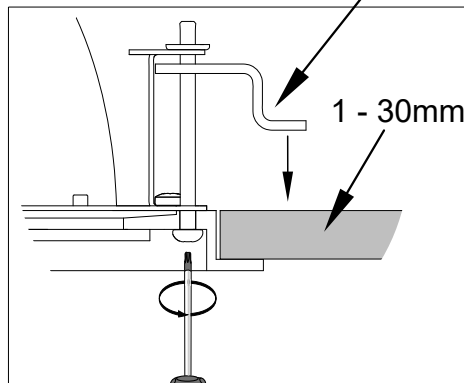

FAGERHULT

SE - 566 80 Habo

Pleiad G4 Robust

S För montering i ventilerat alternativt oventilerat utrymme.

GB For mounting in ventilated or unventilated space

S Ljuskälla och drivdon ska enbart bytas ut av tillverkaren eller dess utsedda person.

GB The light source and control gear shall only be replaced by the manufacturer or its designated person.