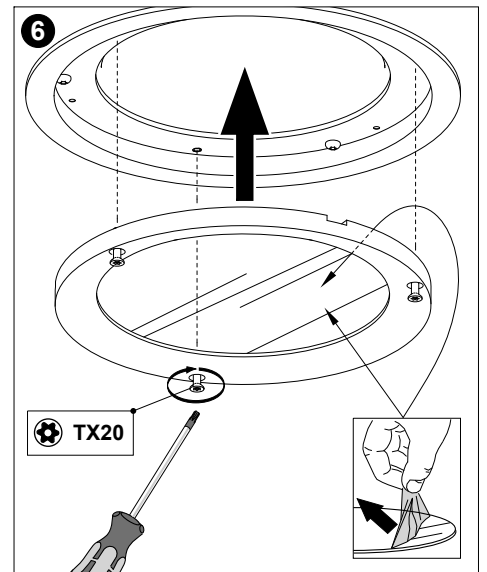

FAGERHULT

SE - 566 80 Habo

Pleiad G4 Robust

S För montering i ventilerat alternativt oventilerat utrymme.

GB For mounting in ventilated or unventilated space

S Ljuskälla och drivdon ska enbart bytas ut av tillverkaren eller dess utsedda person.

GB The light source and control gear shall only be replaced by the manufacturer or its designated person.