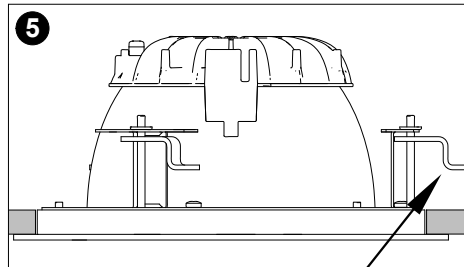

FAGERHULT

SE - 566 80 Habo

Pleiad G4 Robust

S För montering i ventilerat alternativt oventilerat utrymme.

GB For mounting in ventilated or unventilated space

S Ljuskälla och drivdon ska enbart bytas ut av tillverkaren eller dess utsedda person.

GB The light source and control gear shall only be replaced by the manufacturer or its designated person.