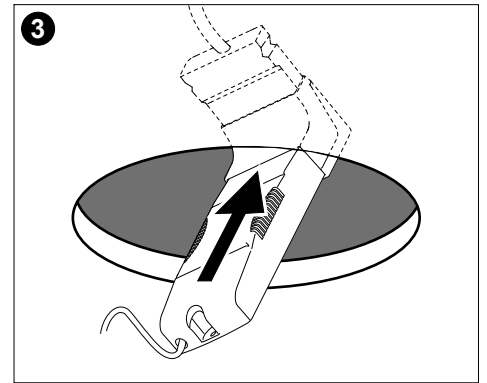

FAGERHULT

SE - 566 80 Habo

Pleiad G4 Robust

S För montering i ventilerat alternativt oventilerat utrymme.

GB For mounting in ventilated or unventilated space

S Ljuskälla och drivdon ska enbart bytas ut av tillverkaren eller dess utsedda person.

GB The light source and control gear shall only be replaced by the manufacturer or its designated person.