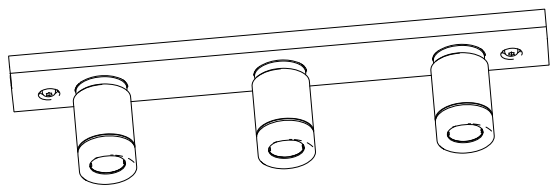

FAGERHULT

SE - 566 80 Habo

Relay spot 24V